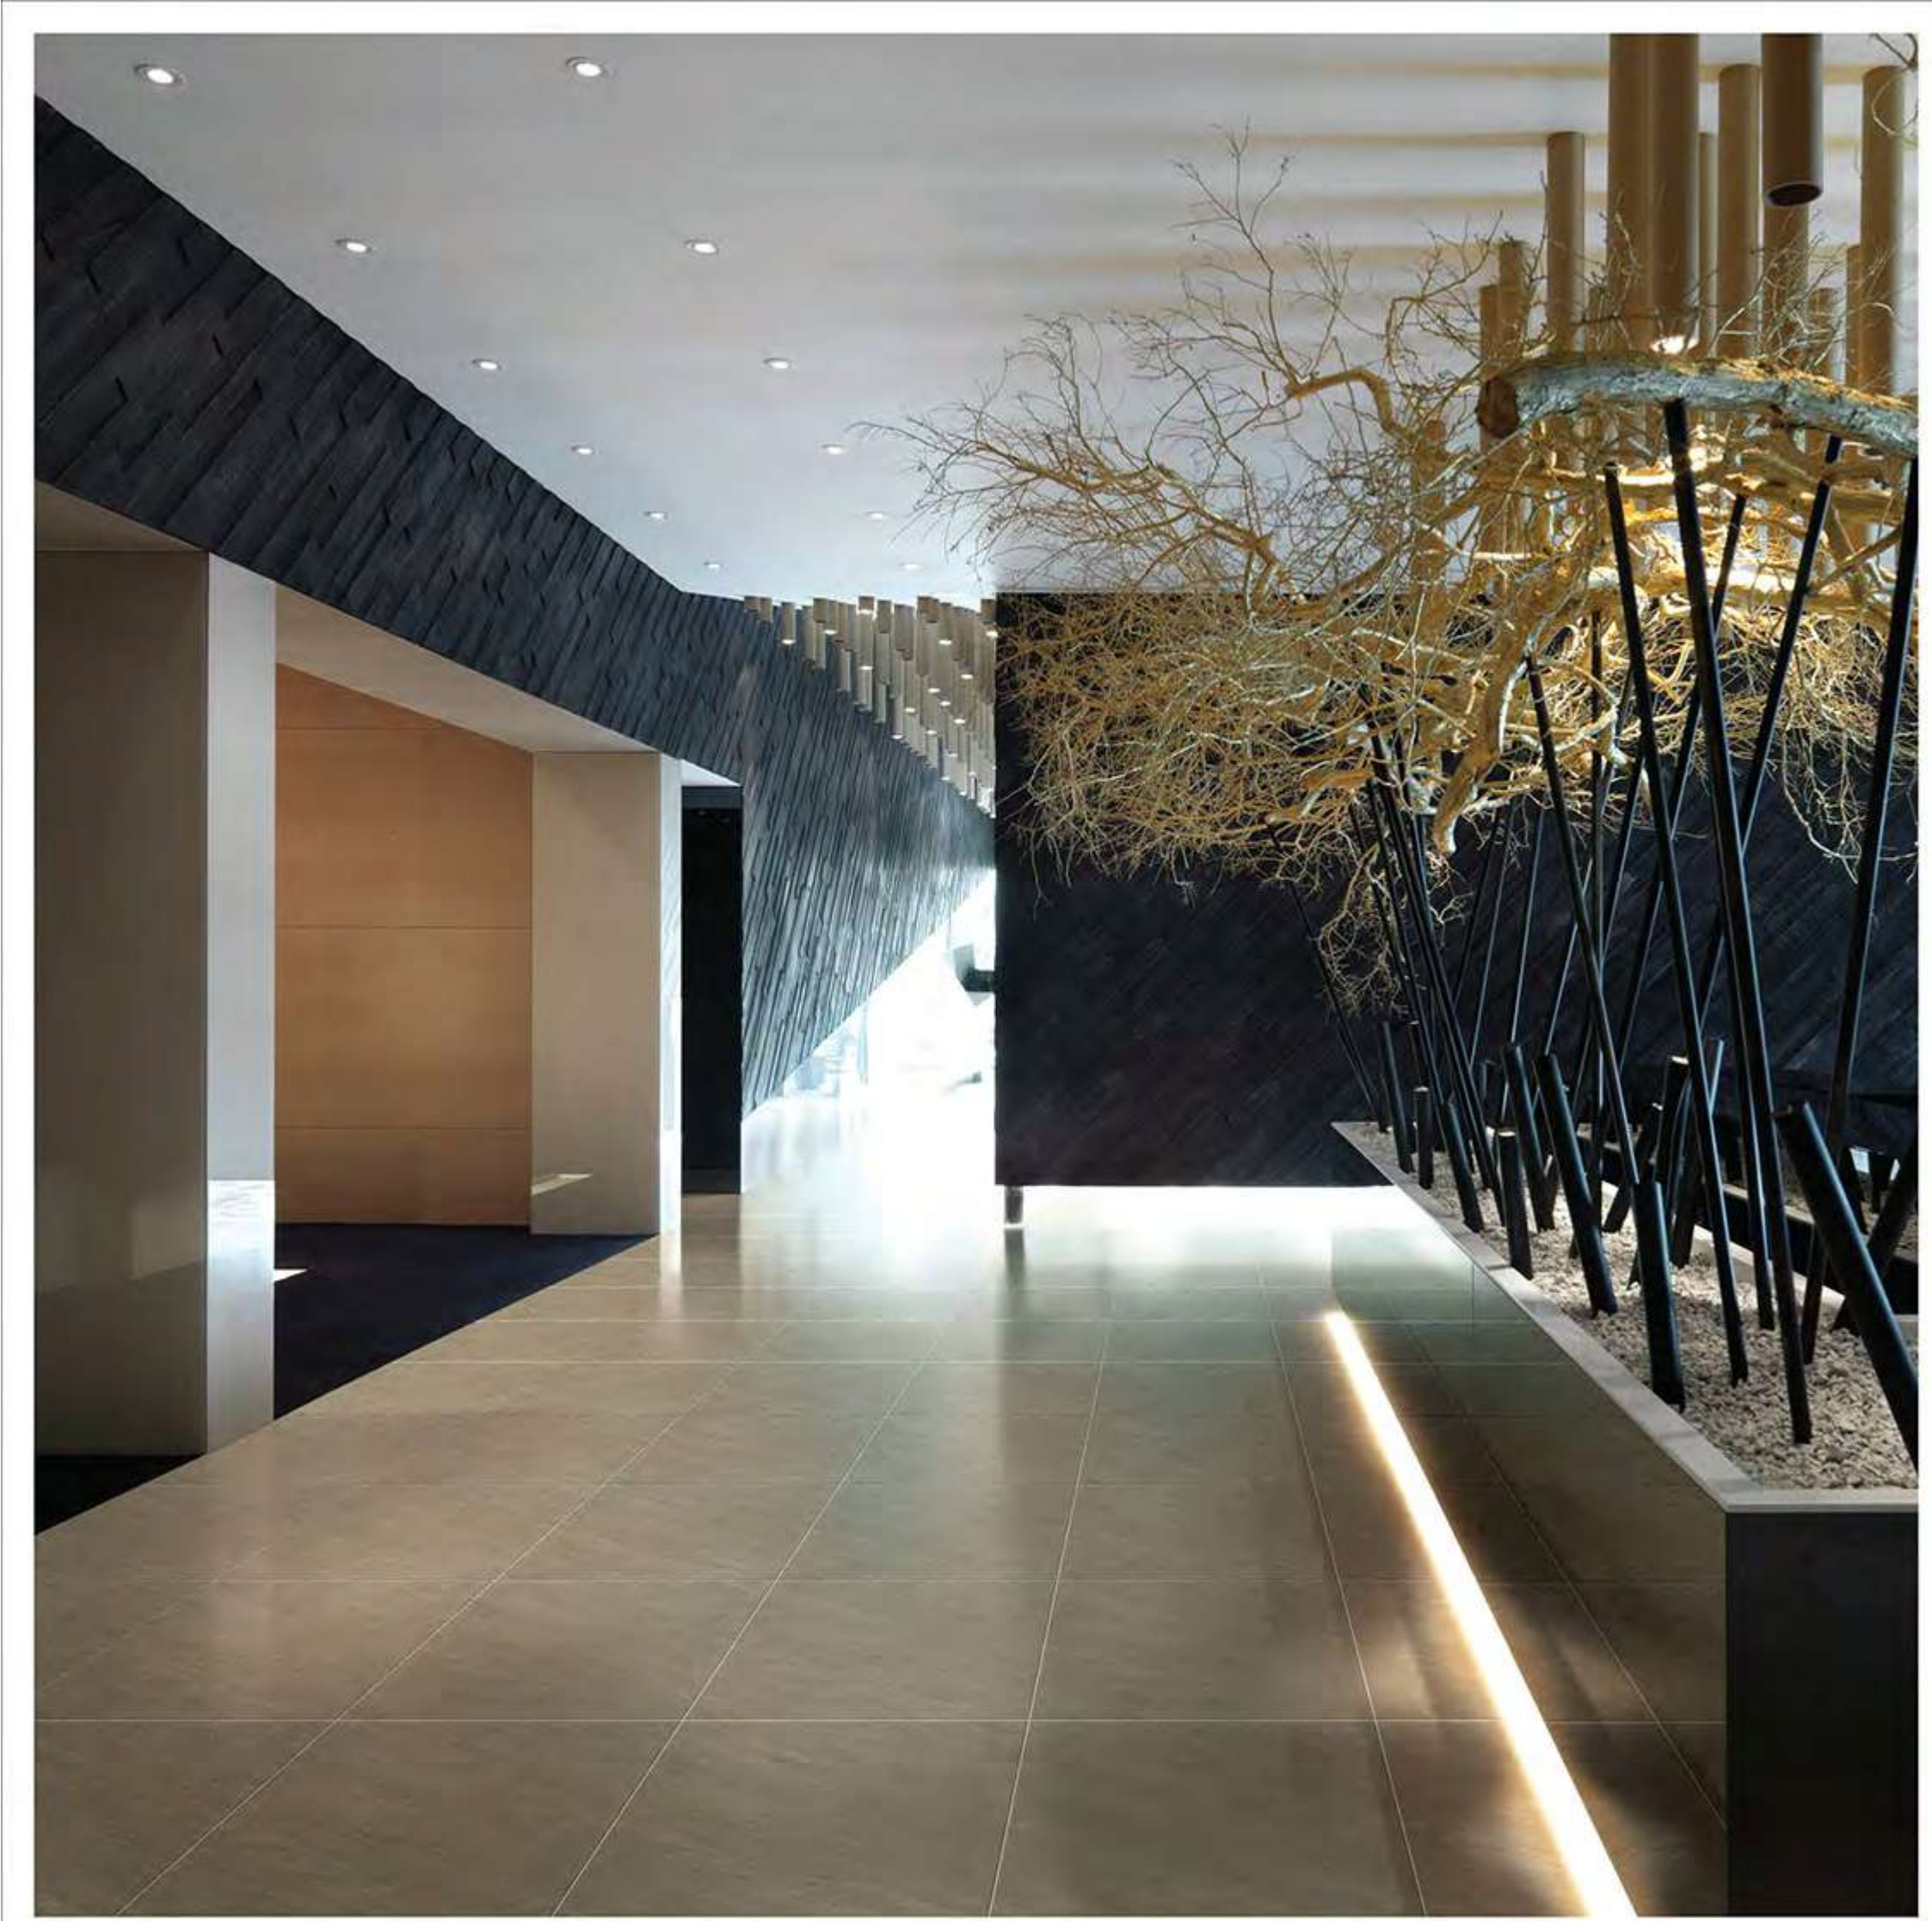

**POLAR
BLACK**

FULL BODY PORCELAIN TILE

CREATED BY NIRO GRANITE

POLAR BLACK

FULL BODY PORCELAIN TILE

CREATED BY NIRO GRANITE

“

Polar Black is the soul of black granite where its original roots from India, home of the historic trade routes, as well as, vast culture. Polar Black with its full body porcelain, peaks of its excellent quality that carries an elegant look on the matt and structured surfaces, beautifies the environment in your home and office surroundings and gives the absolute touches of harmony. It has light veins of pearly white which creates a distinctive look and preciousness to the final touch. Available in two sizes of 60 x 30 cm and 60 x 60 cm, and 5 simple and natural colour tones.

”

POLAR BLACK ■

**POLAR
BLACK**
GPB01 | FOG
MATT SURFACE

POLAR BLACK

**POLAR
BLACK**
GPB02 | COBBLESTONE
MATT SURFACE

POLAR BLACK

**POLAR
BLACK**
GPB03 | MOONROCK
STRUCTURED SURFACE

**POLAR
BLACK**
GPB04 | FROST
STRUCTURED SURFACE

**POLAR
BLACK**
GPB05 | CASTLEROCK
MATT SURFACE

GPB01 FOG

Matt 60cm x 30cm

GPB02 COBBLE STONE

Matt 60cm x 30cm

GPB03 MOON ROCK

Matt 60cm x 30cm

GPB04 FROST