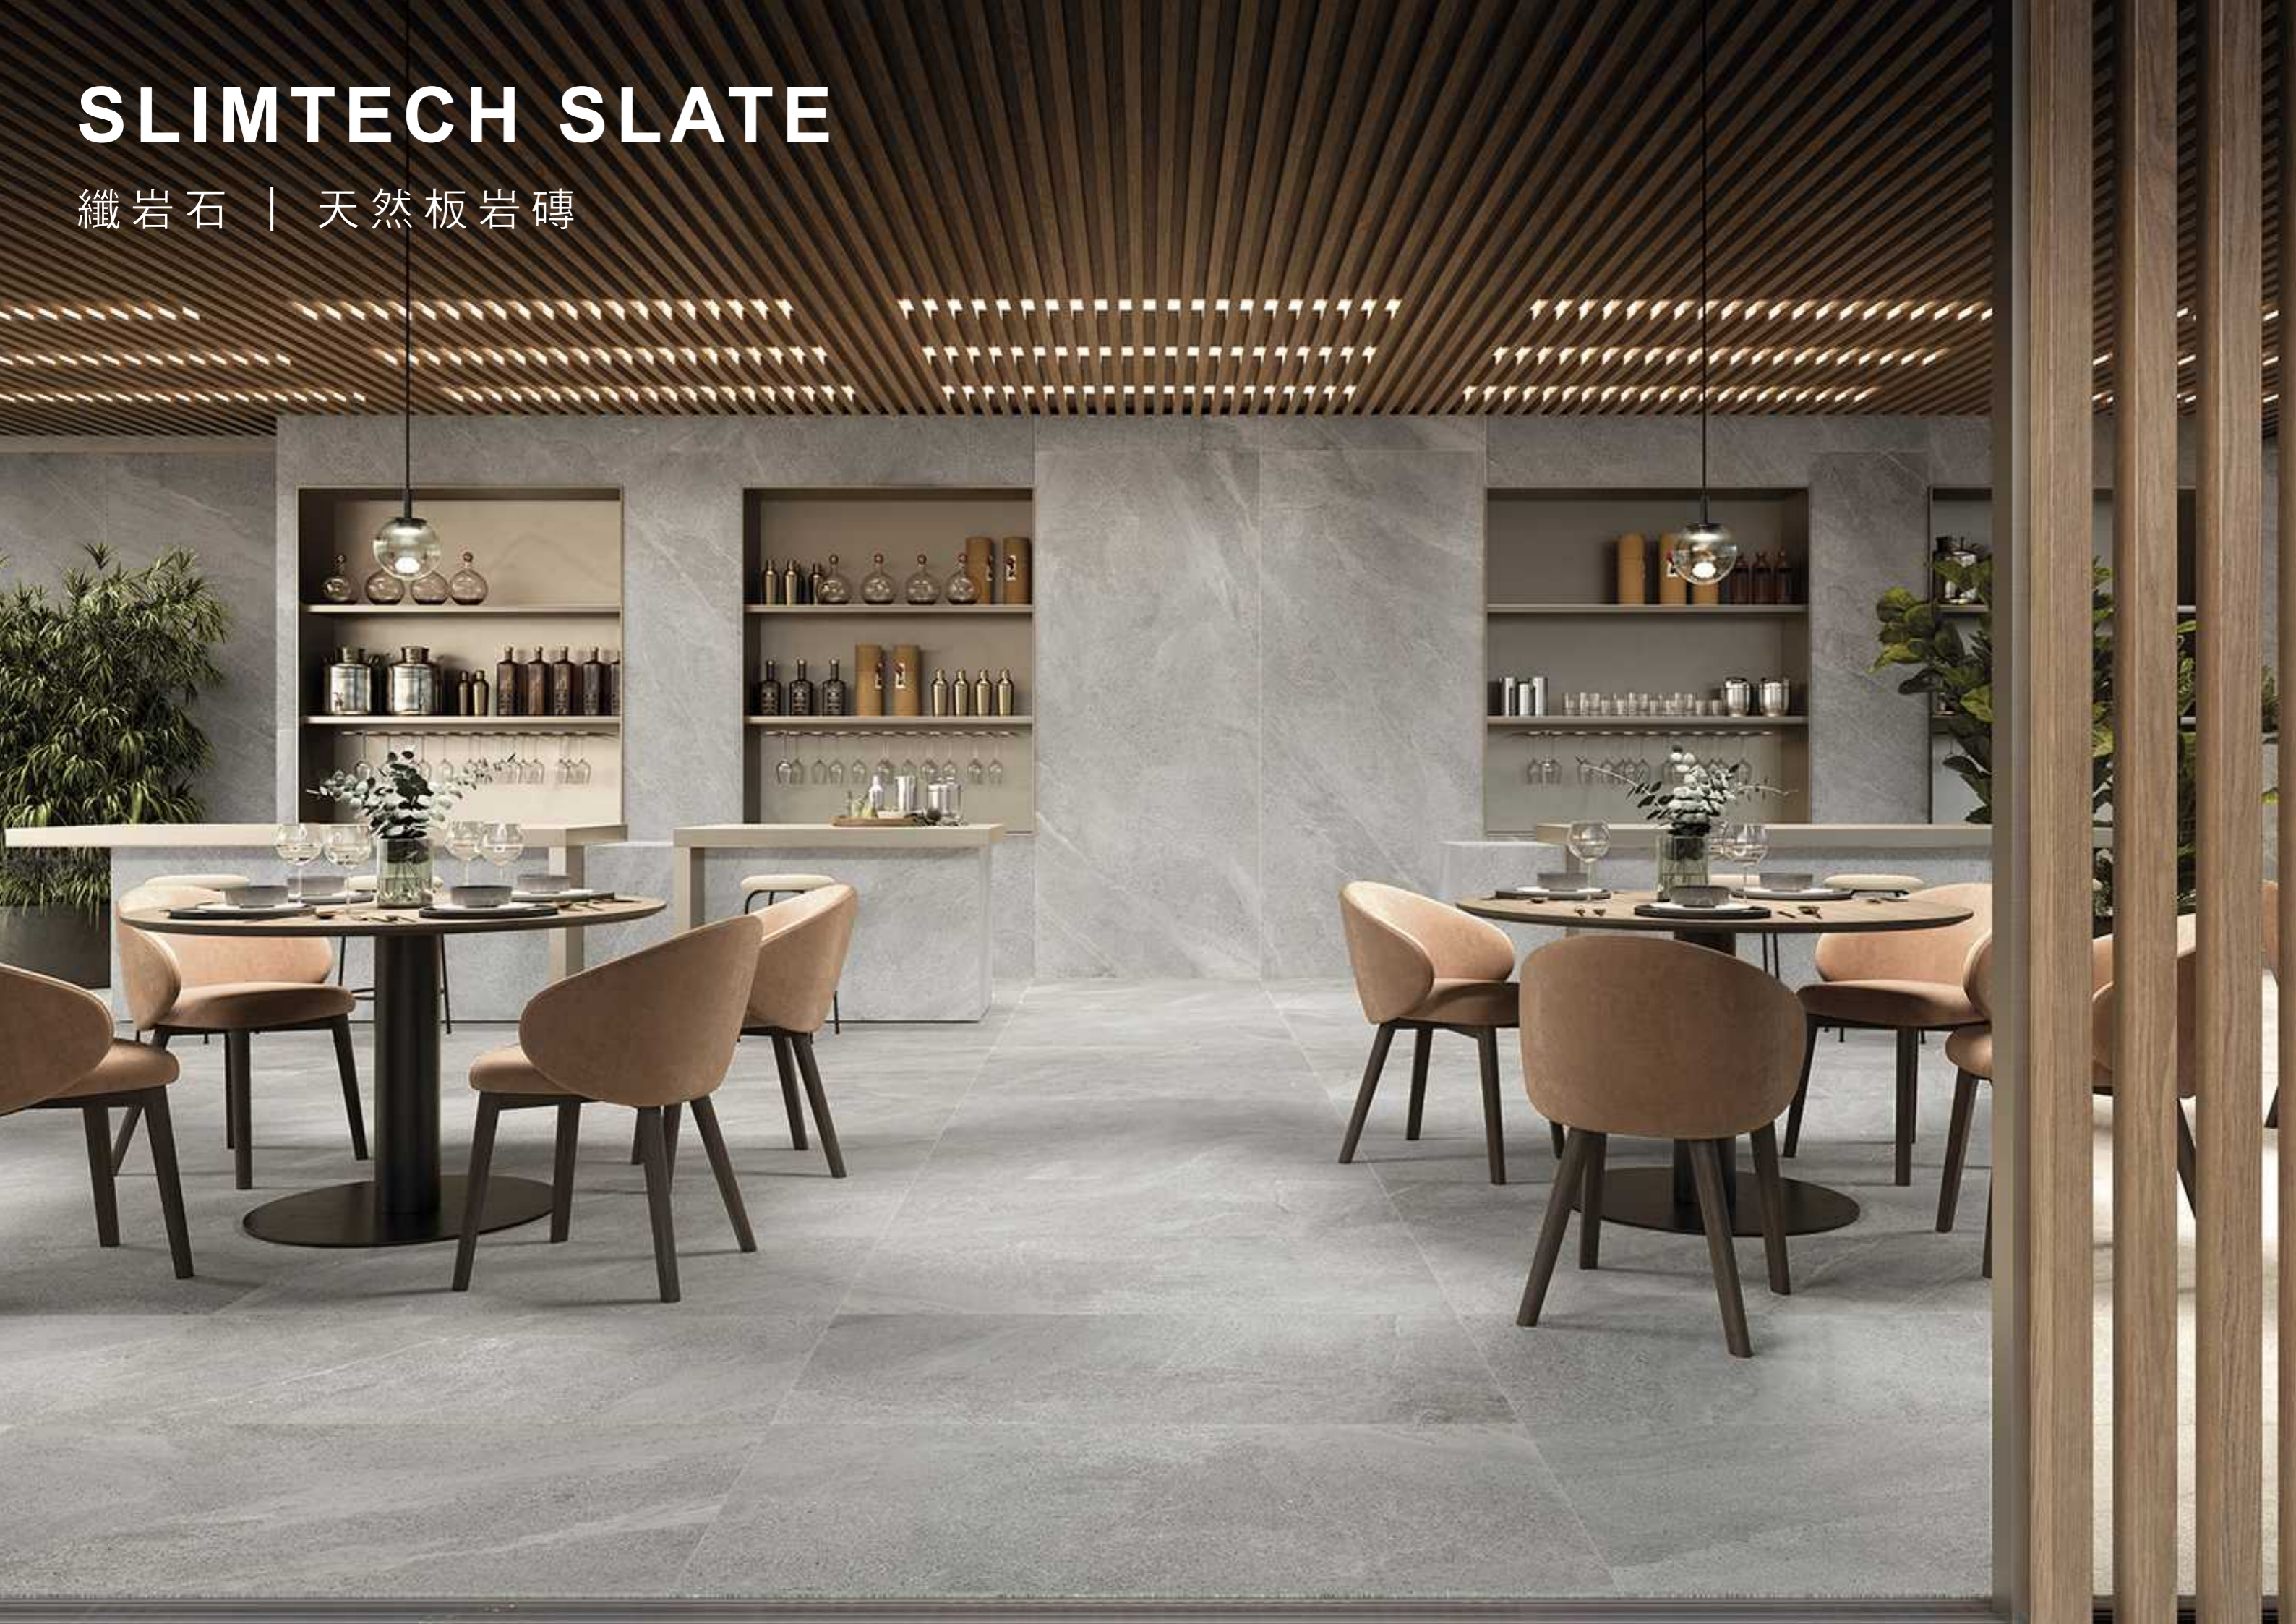

SLIMTECH SLATE

纖岩石 | 天然板岩磚